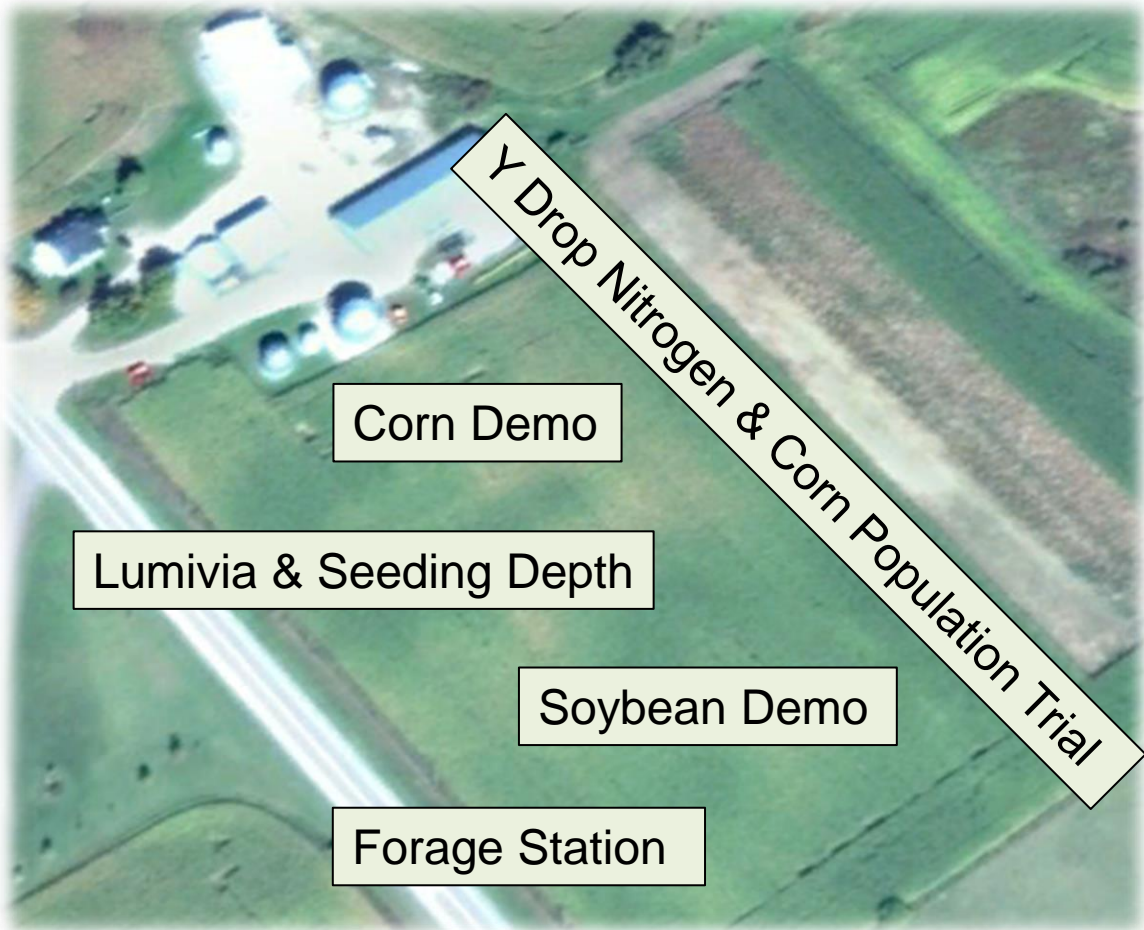

Pioneer Agronomy Centre

LEARN

GROW

YIELD

Everyone Welcome

Tuesday August 23rd

On Site Nitrogen Management Demo:

Please RSVP to M&R Feeds (613)-735-3689 by Friday Aug. 19th